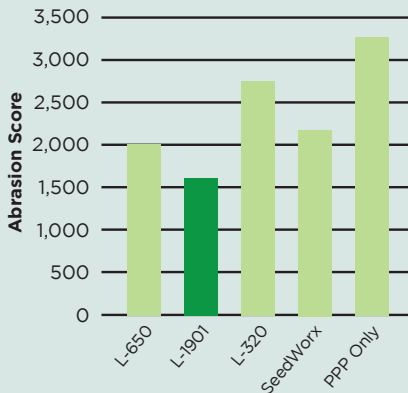

SOYBEAN POLYMER

DISCO SILVER L-1901

Optimal aesthetics, visibility, and coverage without the hassle of powders

Improved wet-flow performance on standard slurry rates

Improved dry-flow versus standard packages

Easy application—just spike your current ready-to-apply protection package

Minimized dust and improved flow

PROVING IT

ABRASION

The lower the value, the better.

DUST-OFF

Less dust means optimal protection of your seeds and less exposure to dust.