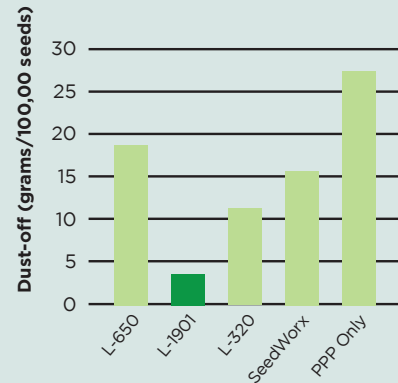

Easy application—just spike your current ready-to-apply protection package

Minimized dust and improved flow

PROVING IT

ABRASION

The lower the value, the better.

DUST-OFF

Less dust means optimal protection of your seeds and less exposure to dust.

WET & DRY FLOW

The better the flowability, the more efficiently the seed treatment & handling process will perform.

SOYBEAN POLYMER

L-1901 & L-650 with inoculant

PROVING IT

RHIZOBIA VIABILITY

L-1901 and L-650 does not kill inoculant