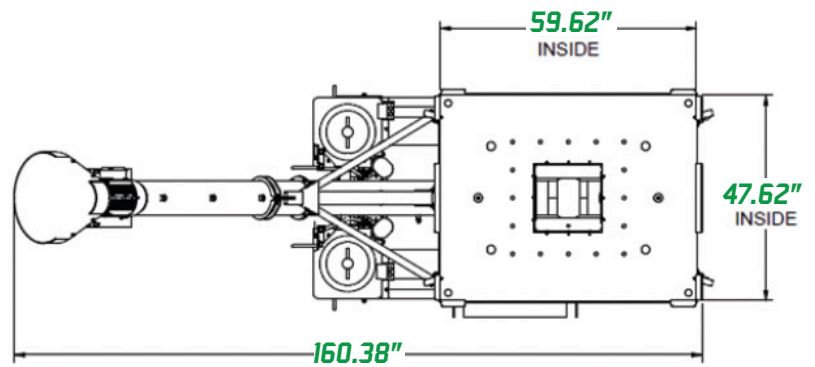

AT500H SEED TREATER

OPTIONS AND SPECS

AT500H MANUAL TREATER

AT500H AUTOMATED TREATER WITH BOX-TO-BOX LOSS IN WEIGHT/SEED METERING TECHNOLOGY

AT500H AUTOMATED TREATER WITH HOPPER AND BAG OPENER