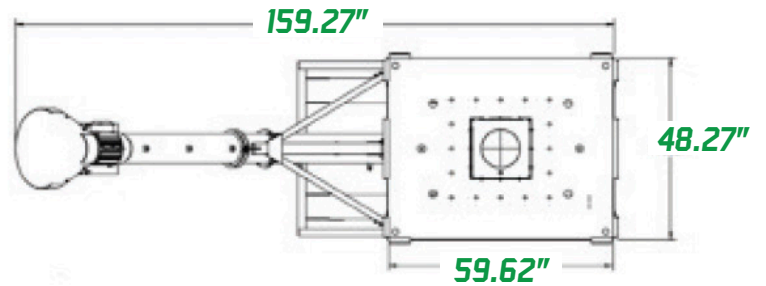

AT500H SEED TREATER

OPTIONS AND SPECS

AT500H MANUAL TREATER

AT500H AUTOMATED TREATER WITH BOX-TO-BOX LOSS IN WEIGHT/SEED METERING TECHNOLOGY

AT500H AUTOMATED TREATER WITH HOPPER AND BAG OPENER