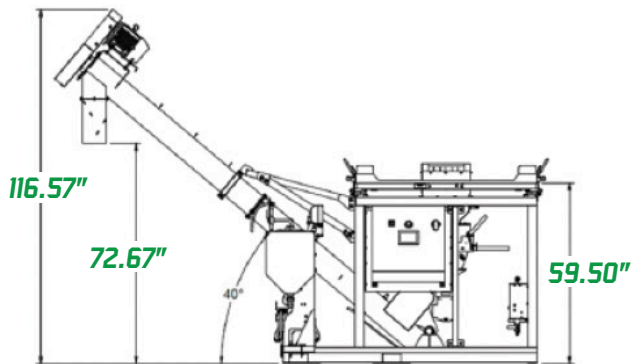

AT500H SEED TREATER

OPTIONS AND SPECS

AT500H MANUAL TREATER

AT500H AUTOMATED TREATER WITH BOX-TO-BOX LOSS IN WEIGHT/SEED METERING TECHNOLOGY

AT500H AUTOMATED TREATER WITH HOPPER AND BAG OPENER