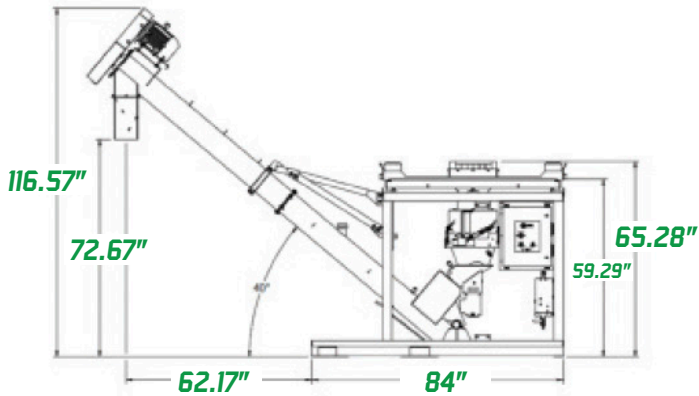

AT500H SEED TREATER

OPTIONS AND SPECS

AT500H MANUAL TREATER

AT500H AUTOMATED TREATER WITH BOX-TO-BOX LOSS IN WEIGHT/SEED METERING TECHNOLOGY

AT500H AUTOMATED TREATER WITH HOPPER AND BAG OPENER